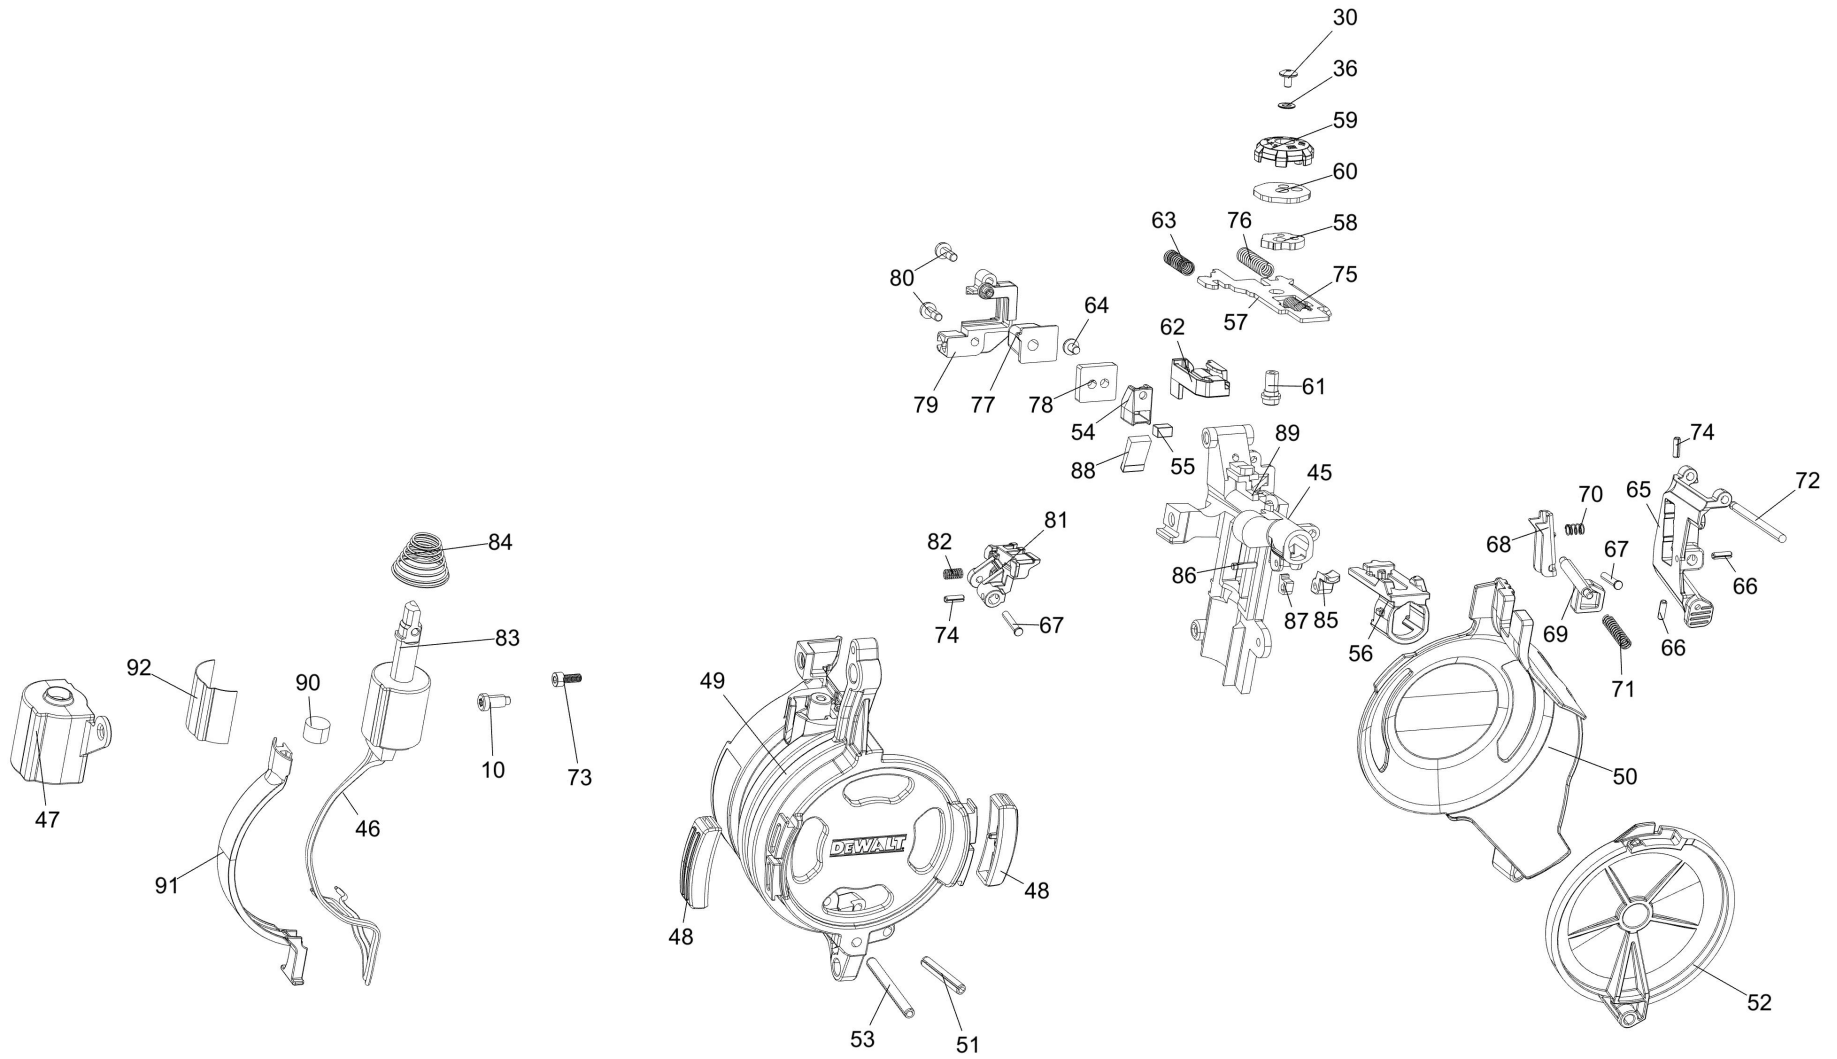

Parts List DCN45RNN ROOFING NAILER 1

Item	Part Number	Qty	Part Description	General Description	Other Info	Repair Inst	Markets
1	N859048	1	CLAMSHELL SET			No	XJ
2	N606768	1	BUTTON LOCK-OFF			No	XJ
3	N859236	1	END CAP			No	XJ
4	N607664	1	LENS			No	XJ
5	330019-13	5	SCREW	M4X19 T20		No	XJ
6	330019-24	8	SCREW			No	XJ
10	N113536	1	SCREW			No	XJ
11	N465817	1	LEVER			No	XJ
12	N666247	5	SCREW	M5 X 8		No	XJ
13	N772267	1	SPRING			No	XJ
14	N562653	2	LOCATOR			No	XJ
15	N477247	2	SCREW			No	XJ
16	650974-00	4	CONNECTOR			No	XJ
17	N594120	1	GUIDE			No	XJ
18	N719223	1	PIN			No	XJ
19	330019-11	3	SCREW	M4.55x13 T20		No	XJ
20	N468984	3	O RING			No	XJ
21	N389357	1	PIN			No	XJ
22	N552965	1	HOLDER			No	XJ
23	N554489	1	RETAINER			No	XJ
24	N555289	1	RAIL			No	XJ
25	N275023	1	SPRING			No	XJ
26	N863374	1	PROFILE			No	XJ
27	N088833	2	WASHER			No	XJ
28	N088831	1	BUMPER			No	XJ
29	N192671	1	CAP			No	XJ
30	N734819	1	SCREW			No	XJ
31	N549961	1	RAIL			No	XJ
32	N717849	1	BUMPER			No	XJ
33	N717850	1	BUMPER			No	XJ
34	N624713	1	LIFTER			No	XJ
35	N582925	1	CARRIAGE			No	XJ