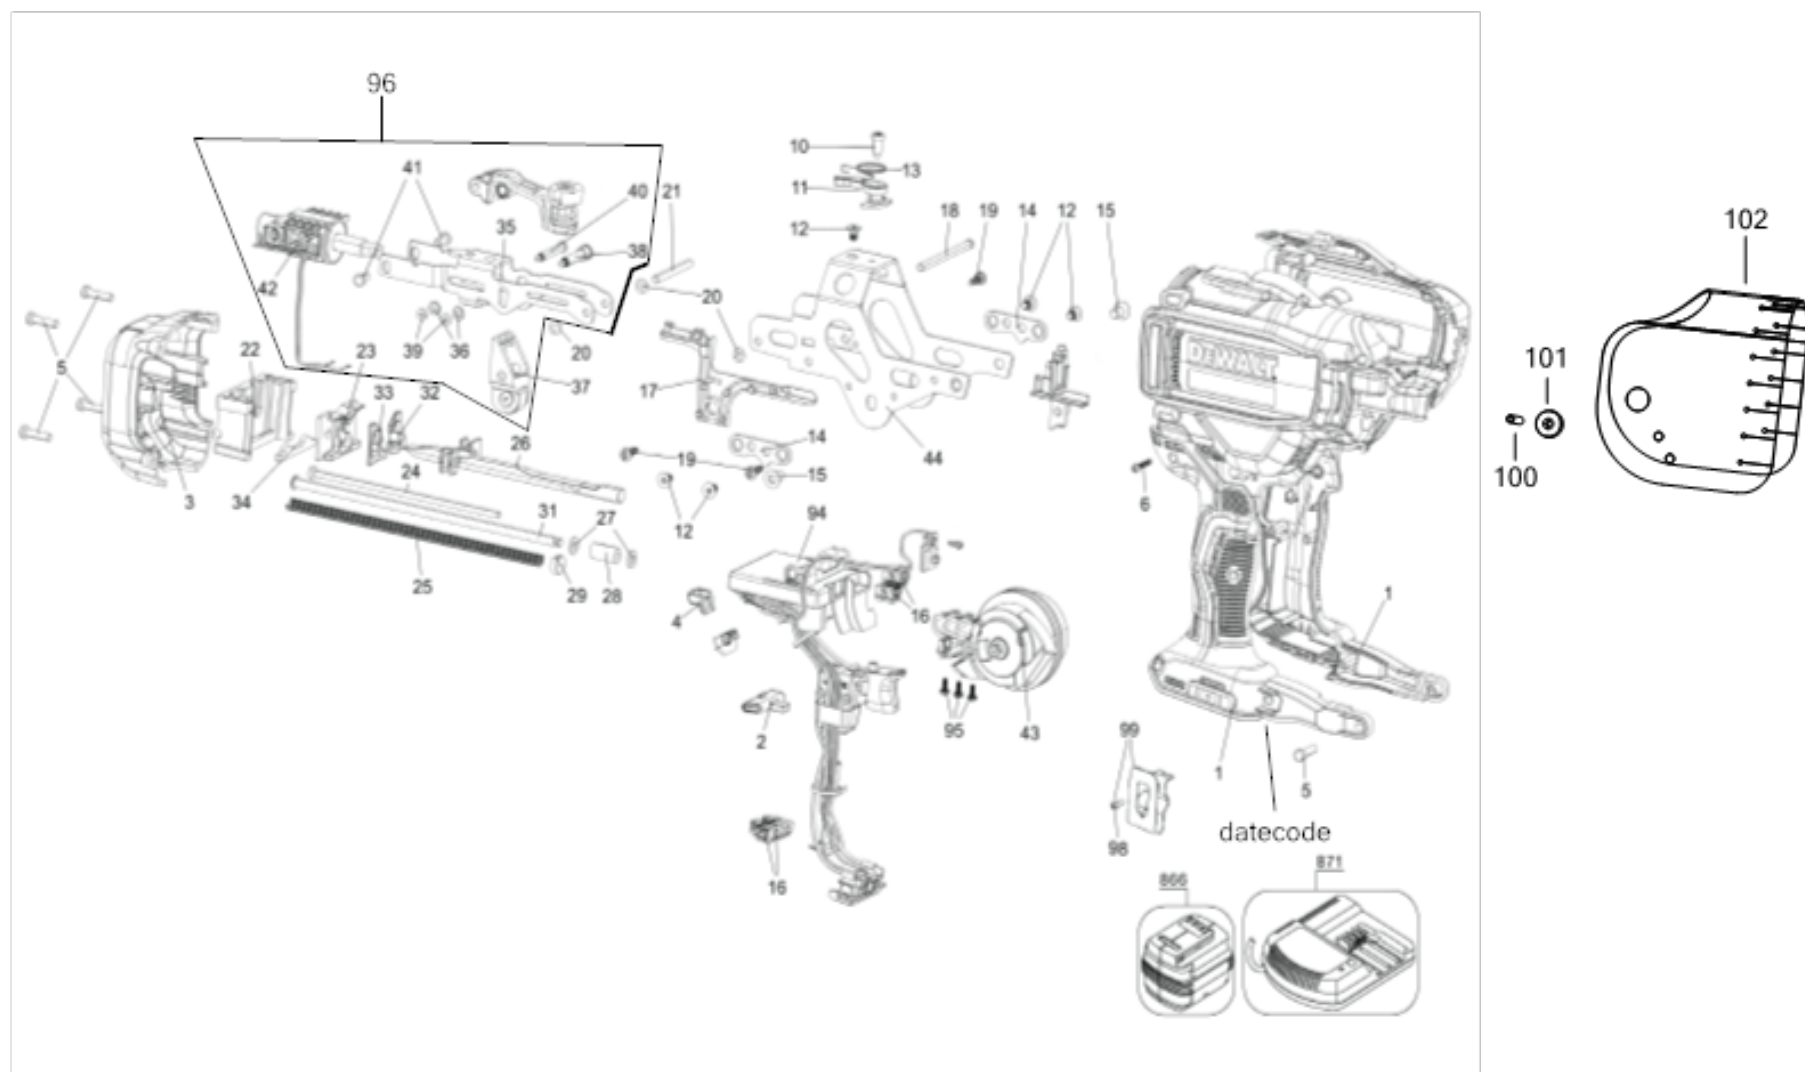

DEWALT

DCN45RN

Typ
1

©

E21000

www.2helpU.com

23/11/2022

DCN45RNN ROOFING NAILER 1

Parts List DCN45RNN ROOFING NAILER 1

Item	Part Number	Qty	Part Description	General Description	Other Info	Repair Inst	Markets
1	N859048	1	CLAMSHELL SET			No	XJ
2	N606768	1	BUTTON LOCK-OFF			No	XJ
3	N859236	1	END CAP			No	XJ
4	N607664	1	LENS			No	XJ
5	330019-13	5	SCREW	M4X19 T20		No	XJ
6	330019-24	8	SCREW			No	XJ
10	N113536	1	SCREW			No	XJ
11	N465817	1	LEVER			No	XJ
12	N666247	5	SCREW	M5 X 8		No	XJ
13	N772267	1	SPRING			No	XJ
14	N562653	2	LOCATOR			No	XJ
15	N477247	2	SCREW			No	XJ
16	650974-00	4	CONNECTOR			No	XJ
17	N594120	1	GUIDE			No	XJ
18	N719223	1	PIN			No	XJ
19	330019-11	3	SCREW	M4.55x13 T20		No	XJ
20	N468984	3	O RING			No	XJ
21	N389357	1	PIN			No	XJ
22	N552965	1	HOLDER			No	XJ
23	N554489	1	RETAINER			No	XJ
24	N555289	1	RAIL			No	XJ
25	N275023	1	SPRING			No	XJ
26	N863374	1	PROFILE			No	XJ
27	N088833	2	WASHER			No	XJ
28	N088831	1	BUMPER			No	XJ
29	N192671	1	CAP			No	XJ
30	N734819	1	SCREW			No	XJ
31	N549961	1	RAIL			No	XJ
32	N717849	1	BUMPER			No	XJ
33	N717850	1	BUMPER			No	XJ
34	N624713	1	LIFTER			No	XJ
35	N582925	1	CARRIAGE			No	XJ